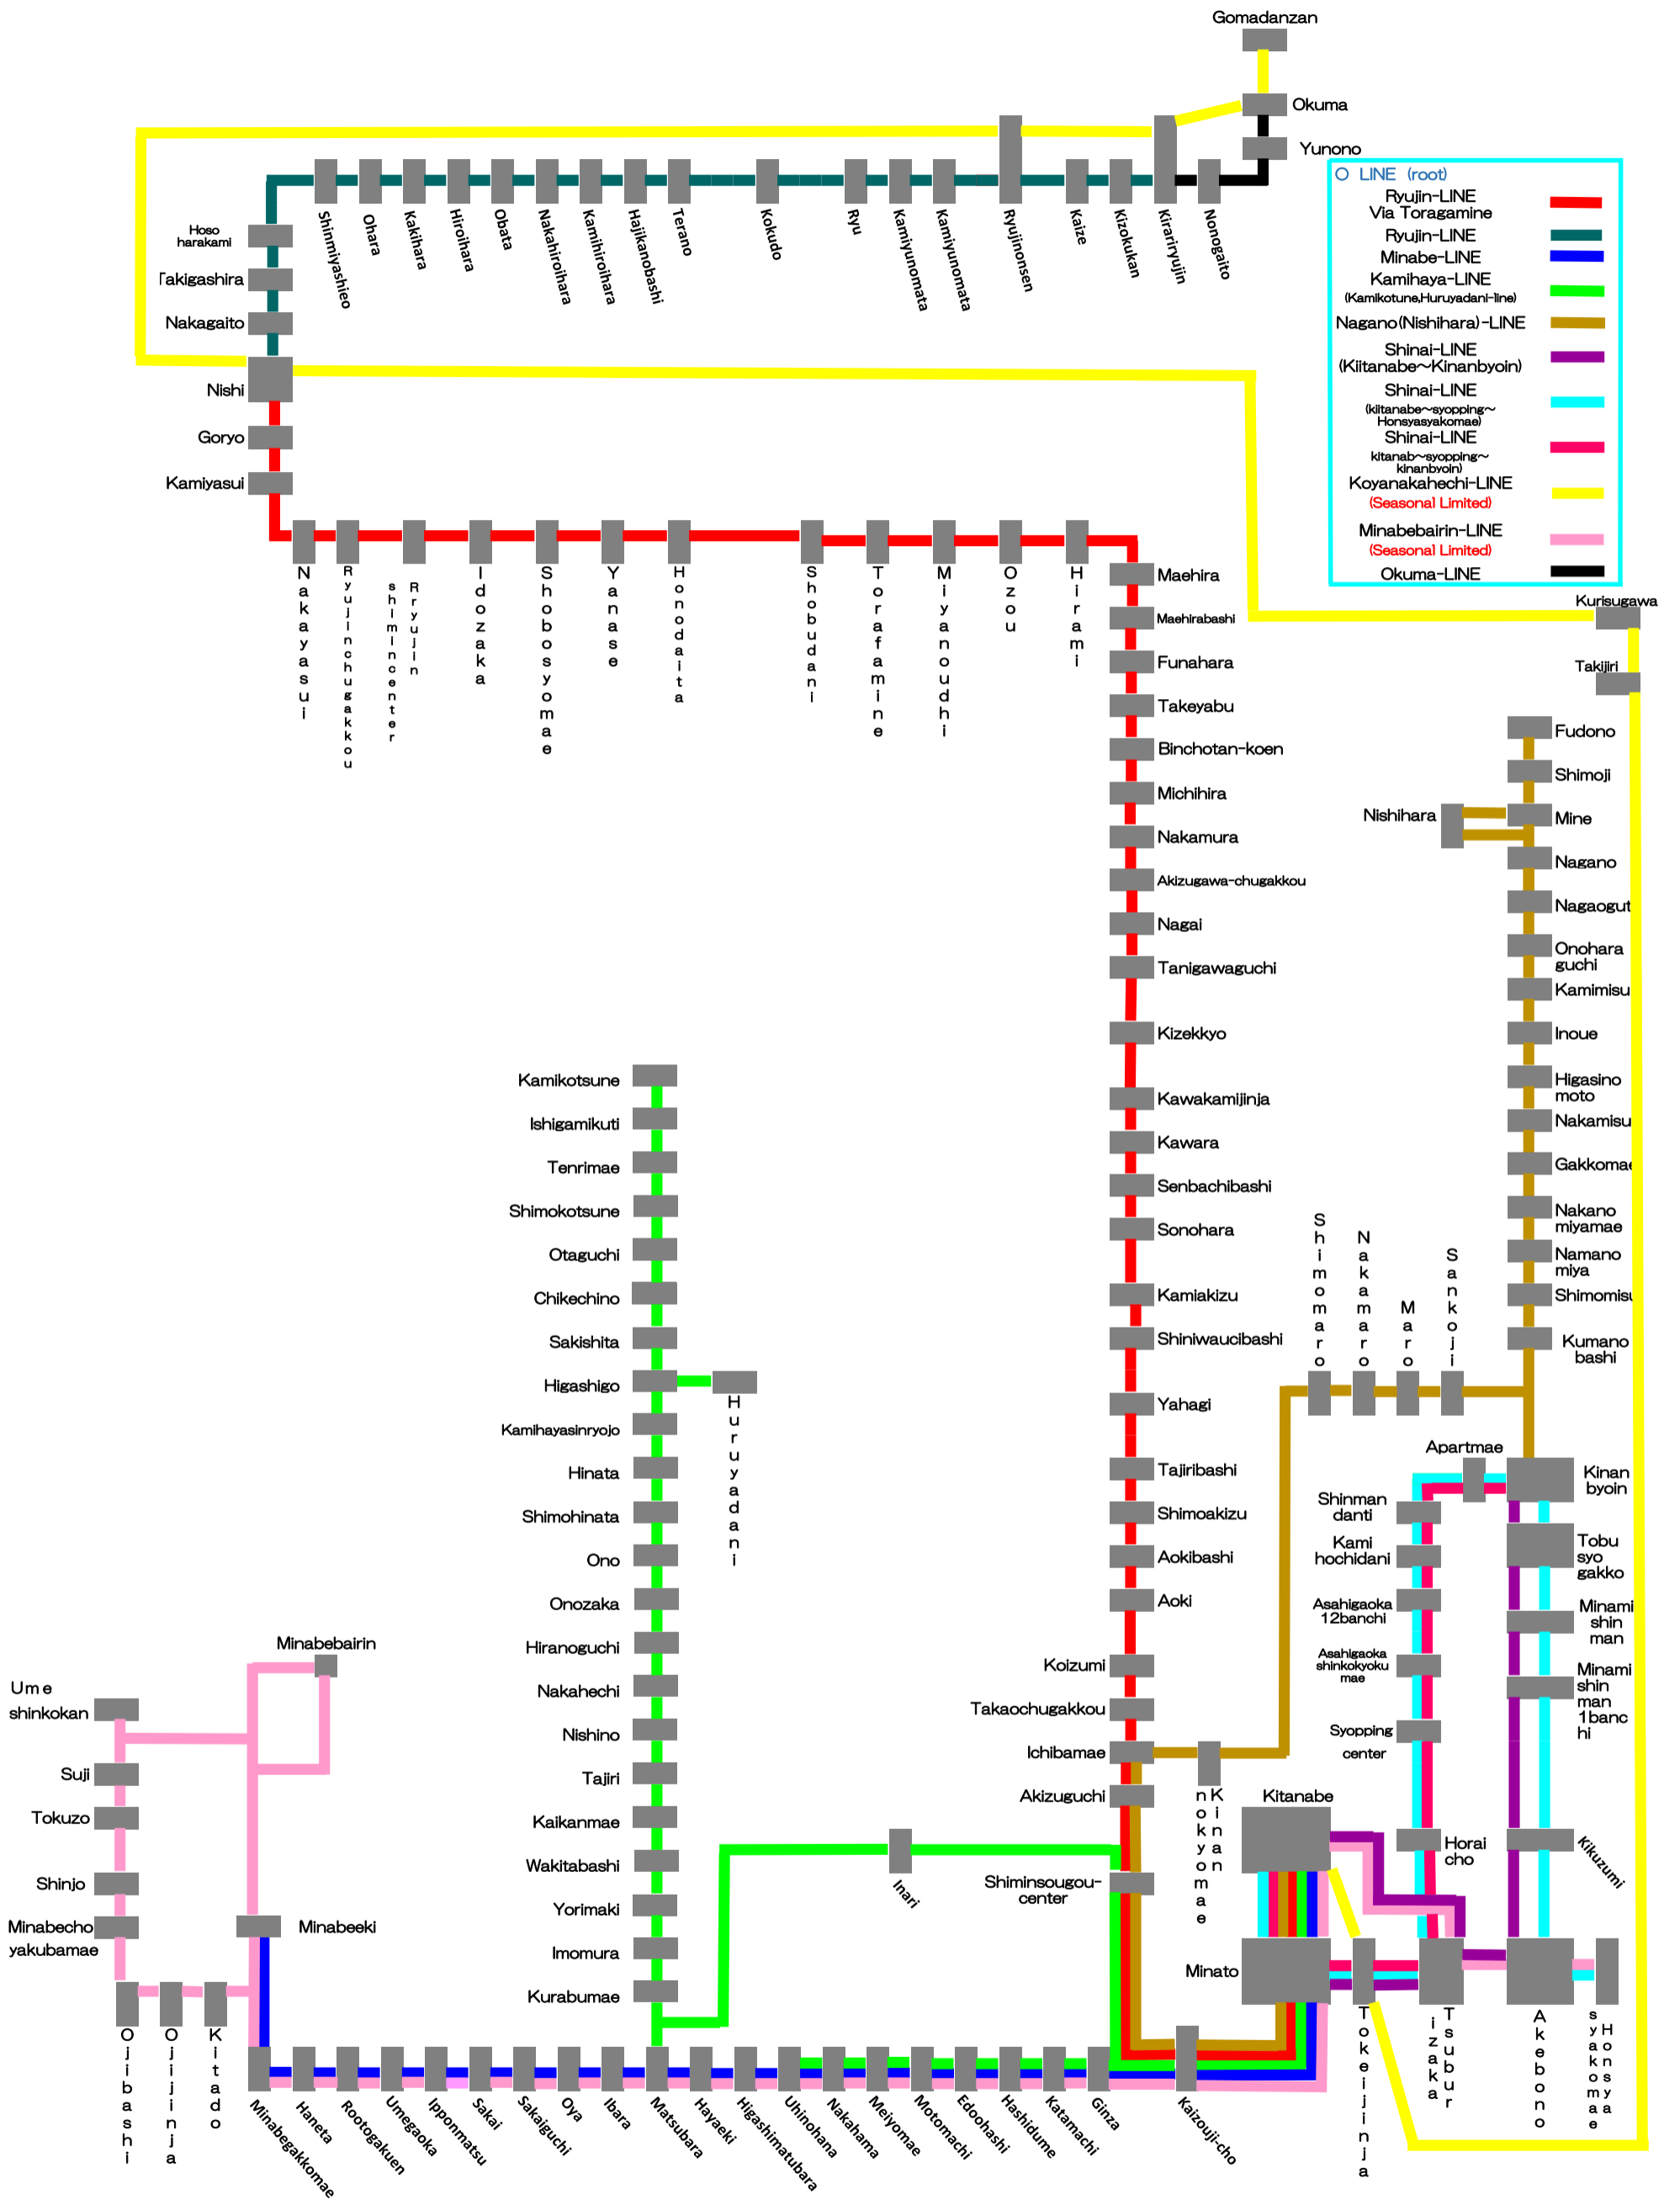

BUS SROP (RYUJIN/MINABE/HAYA/NAGANO)

Ryujinbus inc.

As of October 1, H.29